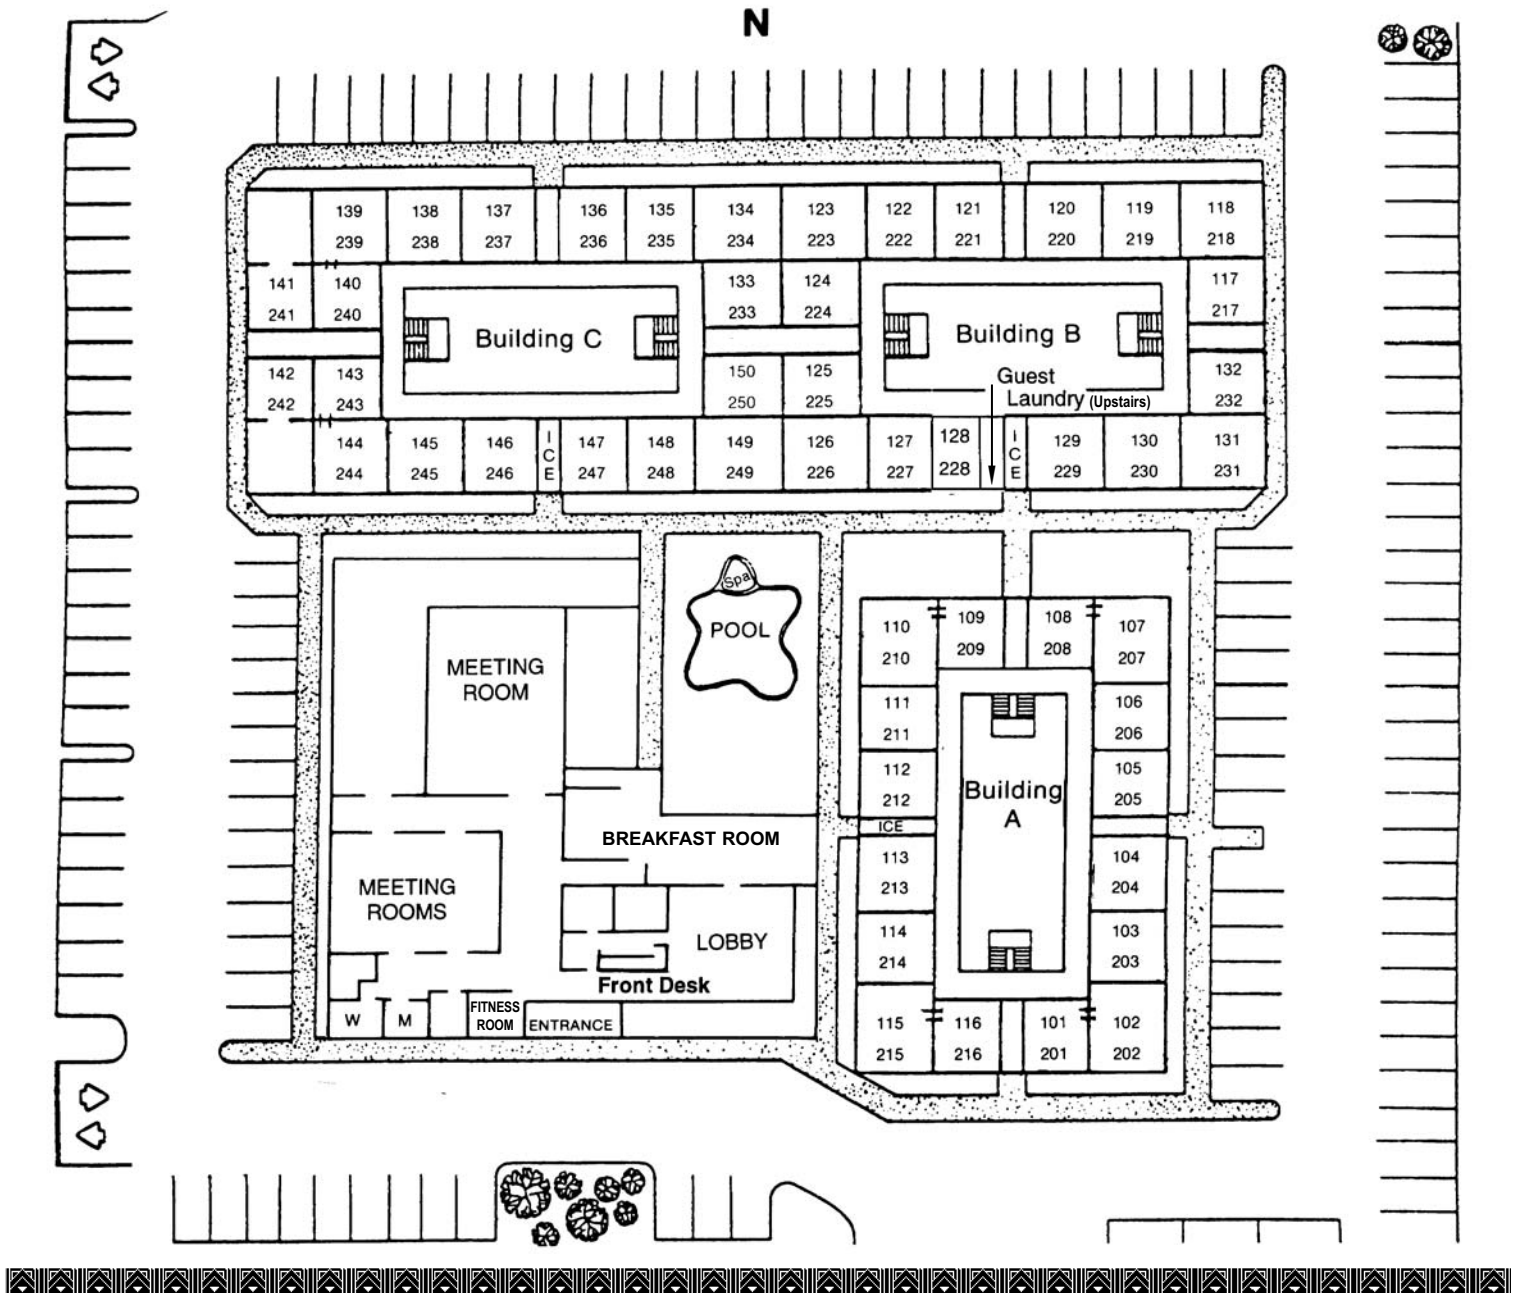

# SIERRA SUITES

391 E. Fry Blvd. • Sierra Vista, Arizona 85635 • (520) 459-4221

**COMPLIMENTARY CONTINENTAL  
BREAKFAST**

6:00 - 9:00 A.M. - MONDAY-FRIDAY  
6:00 - 10:00 A.M. - SATURDAY & SUNDAY

**GUEST LAUNDRY**

Located in B Building, second floor. Wash or Dry: \$1.00  
(Laundry detergent available at the front desk)

**FITNESS ROOM**

Located in the Lobby and Open 24 Hours.

**BUSINESS CENTER**

Located in the Lobby and Open 24 Hours.

**POOL/SPA**

Located outside and heated.  
HOURS: 8:00 A.M. - 11:00 P.M.

**CHECK OUT: 11:00 A.M.  
CHECK IN: 2:00 P.M.**